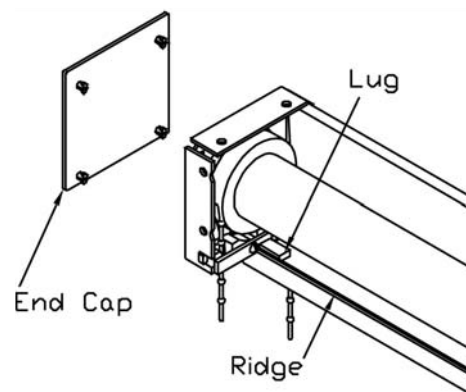

Product Cut Sheet: Chain Operated Clutch with Square Fascia Valance

Clutch Shade with 3" or 4" Square Fascia Valance

Fascia Chain Guide Installation

Fascia End Cap Installation

Product Cut Sheet: Chain Operated Clutch with Square Fascia Valance

3" Square Fascia Valance

4" Square Fascia Valance

Product Cut Sheet: Chain Operated Clutch with Square Fascia Valance

Square Fascia Clutch Installation – Bracket/Clutch Profile Detail

Fascia Clutch Installation – Adjustable Bracket Idler End Profile Detail