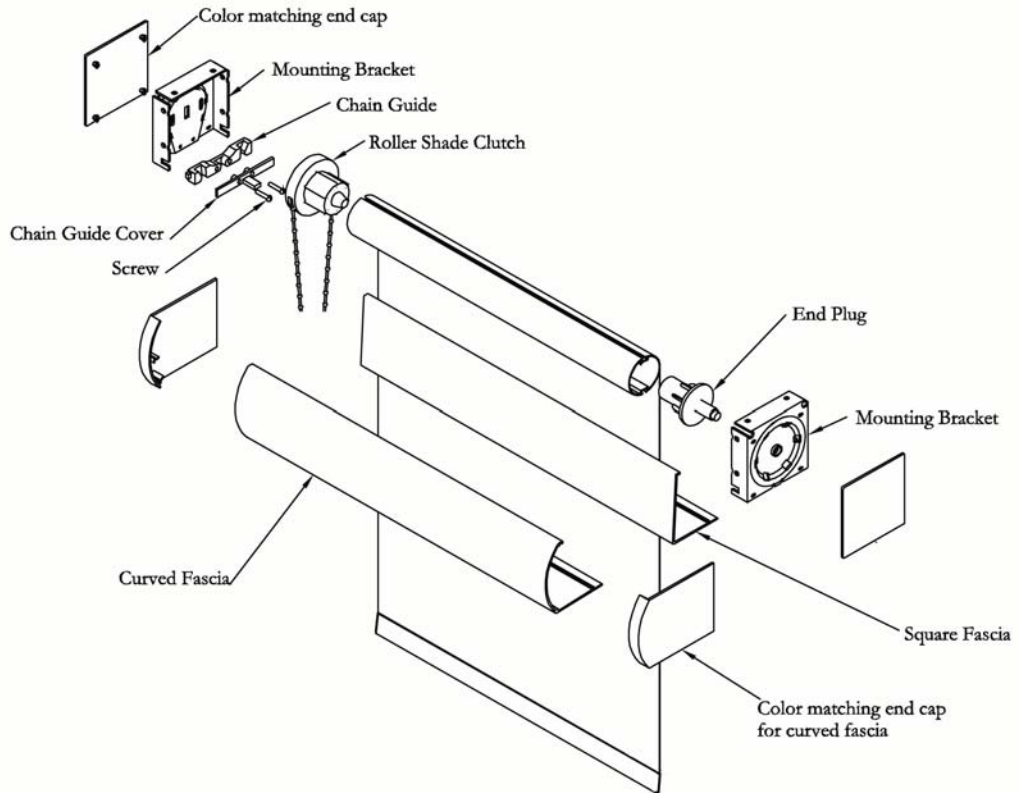

Product Cut Sheet: Chain Operated Clutch with Square Fascia Valance

Clutch Shade with 3" or 4" Square Fascia Valance

Fascia Chain Guide Installation

Fascia End Cap Installation

Product Cut Sheet: Chain Operated Clutch with Square Fascia Valance

3" Square Fascia Valance

4" Square Fascia Valance

Product Cut Sheet: Chain Operated Clutch with Square Fascia Valance

Square Fascia Clutch Installation – Bracket/Clutch Profile Detail

Fascia Clutch Installation – Adjustable Bracket Idler End Profile Detail