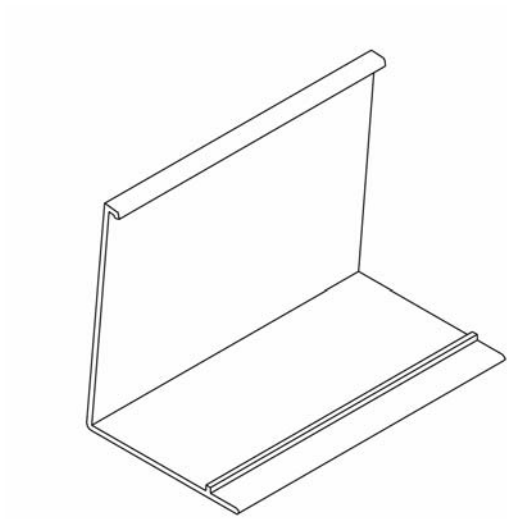

Product Cut Sheet: Chain Operated Clutch with Square Fascia Valance

Clutch Shade with 3" or 4" Square Fascia Valance

Fascia Chain Guide Installation

Fascia End Cap Installation

Product Cut Sheet: Chain Operated Clutch with Square Fascia Valance

3" Square Fascia Valance

4" Square Fascia Valance

Product Cut Sheet: Chain Operated Clutch with Square Fascia Valance

Square Fascia Clutch Installation – Bracket/Clutch Profile Detail

Fascia Clutch Installation – Adjustable Bracket Idler End Profile Detail