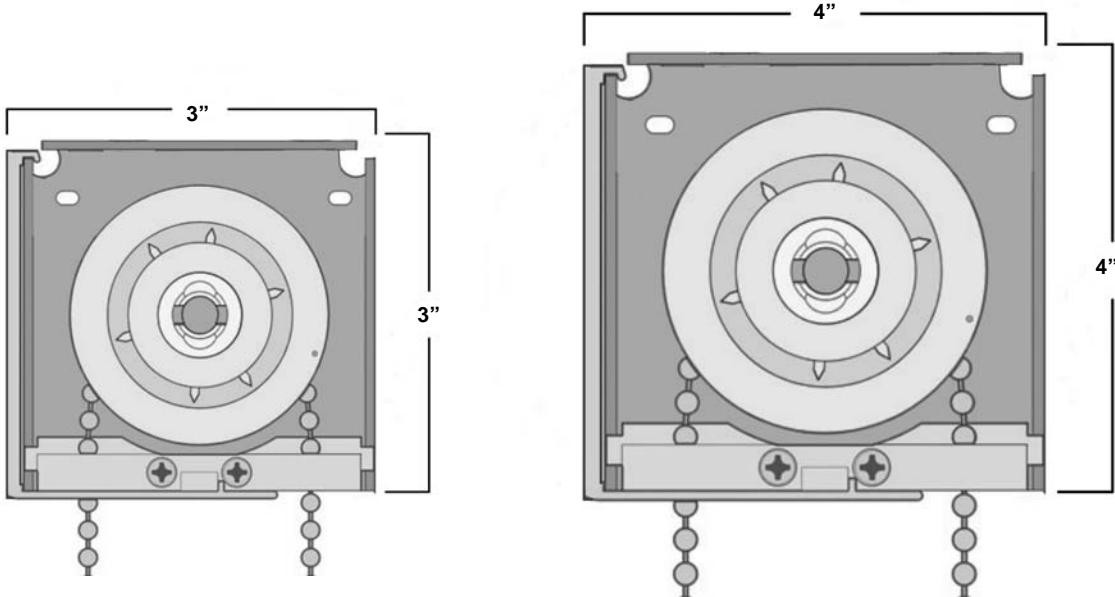

Product Cut Sheet: Chain Operated Clutch with Square Fascia Valance

Clutch Shade with 3" or 4" Square Fascia Valance

Fascia Chain Guide Installation

Fascia End Cap Installation

Product Cut Sheet: Chain Operated Clutch with Square Fascia Valance

3" Square Fascia Valance

4" Square Fascia Valance

Product Cut Sheet: Chain Operated Clutch with Square Fascia Valance

Square Fascia Clutch Installation – Bracket/Clutch Profile Detail

Fascia Clutch Installation – Adjustable Bracket Idler End Profile Detail