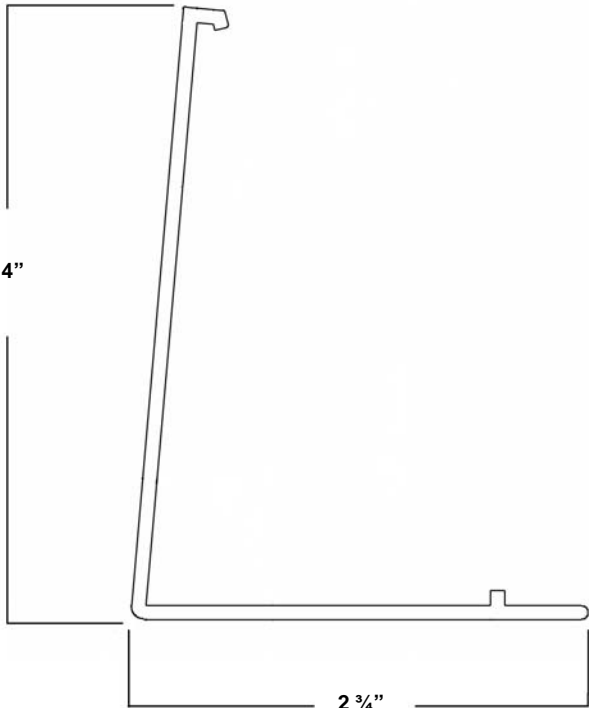

Product Cut Sheet: Chain Operated Clutch with Square Fascia Valance

Clutch Shade with 3" or 4" Square Fascia Valance

Fascia Chain Guide Installation

Fascia End Cap Installation

Product Cut Sheet: Chain Operated Clutch with Square Fascia Valance

3" Square Fascia Valance

4" Square Fascia Valance

Product Cut Sheet: Chain Operated Clutch with Square Fascia Valance

Square Fascia Clutch Installation – Bracket/Clutch Profile Detail

Fascia Clutch Installation – Adjustable Bracket Idler End Profile Detail