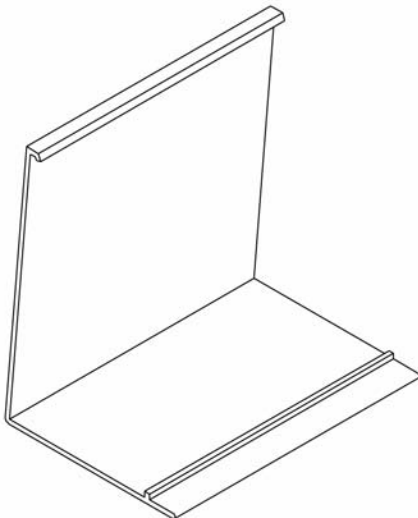

Product Cut Sheet: Chain Operated Clutch with Square Fascia Valance

Clutch Shade with 3" or 4" Square Fascia Valance

Fascia Chain Guide Installation

Fascia End Cap Installation

Product Cut Sheet: Chain Operated Clutch with Square Fascia Valance

3" Square Fascia Valance

4" Square Fascia Valance

Product Cut Sheet: Chain Operated Clutch with Square Fascia Valance

Square Fascia Clutch Installation – Bracket/Clutch Profile Detail

Fascia Clutch Installation – Adjustable Bracket Idler End Profile Detail