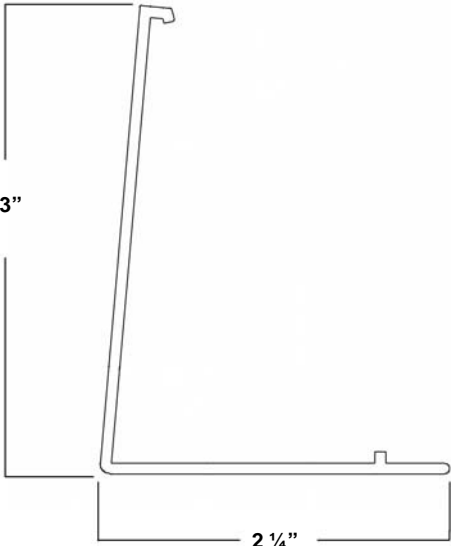

Product Cut Sheet: Chain Operated Clutch with Square Fascia Valance

Clutch Shade with 3" or 4" Square Fascia Valance

Fascia Chain Guide Installation

Fascia End Cap Installation

Product Cut Sheet: Chain Operated Clutch with Square Fascia Valance

3" Square Fascia Valance

4" Square Fascia Valance

Product Cut Sheet: Chain Operated Clutch with Square Fascia Valance

Square Fascia Clutch Installation – Bracket/Clutch Profile Detail

Fascia Clutch Installation – Adjustable Bracket Idler End Profile Detail