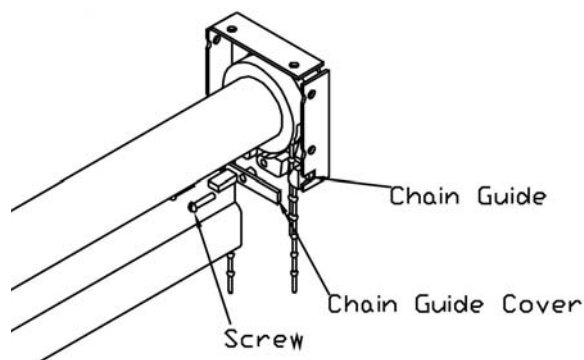

Product Cut Sheet: Chain Operated Clutch with Square Fascia Valance

Clutch Shade with 3" or 4" Square Fascia Valance

Fascia Chain Guide Installation

Fascia End Cap Installation

Product Cut Sheet: Chain Operated Clutch with Square Fascia Valance

3" Square Fascia Valance

4" Square Fascia Valance

Product Cut Sheet: Chain Operated Clutch with Square Fascia Valance

Square Fascia Clutch Installation – Bracket/Clutch Profile Detail

Fascia Clutch Installation – Adjustable Bracket Idler End Profile Detail